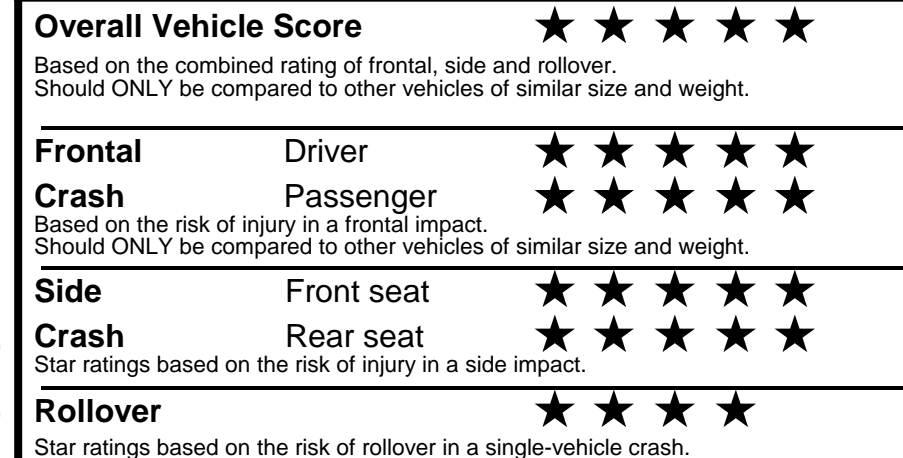

fueleconomy.gov

Calculate personalized estimates and compare vehicles

GOVERNMENT 5-STAR SAFETY RATINGS

Star ratings range from 1 to 5 stars (★★★★★) with 5 being the highest. Source: National Highway Traffic Safety Administration (NHTSA). www.safercar.gov or 1-888-327-4236