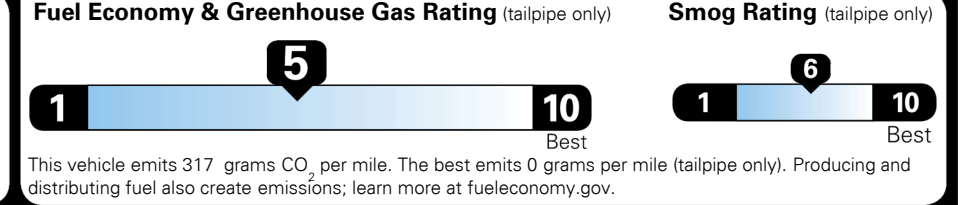

EPA DOT Fuel Economy and Environment

Gasoline Vehicle

You spend \$250 more in fuel costs over 5 years compared to the average new vehicle.

Annual fuel cost \$1,750

Actual results will vary for many reasons, including driving conditions and how you drive and maintain your vehicle. The average new vehicle gets 29 MPG and costs \$8,500 to fuel over 5 years. Cost estimates are based on 15,000 miles per year at \$ 3.30 per gallon. MPGe is miles per gasoline gallon equivalent. Vehicle emissions are a significant cause of climate change and smog.