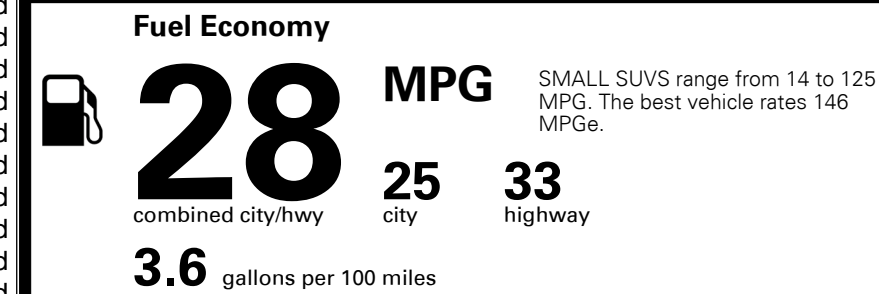

EPA DOT Fuel Economy and Environment

Gasoline Vehicle

You spend $250 more in fuel costs over 5 years compared to the average new vehicle.

Annual fuel cost $1,750