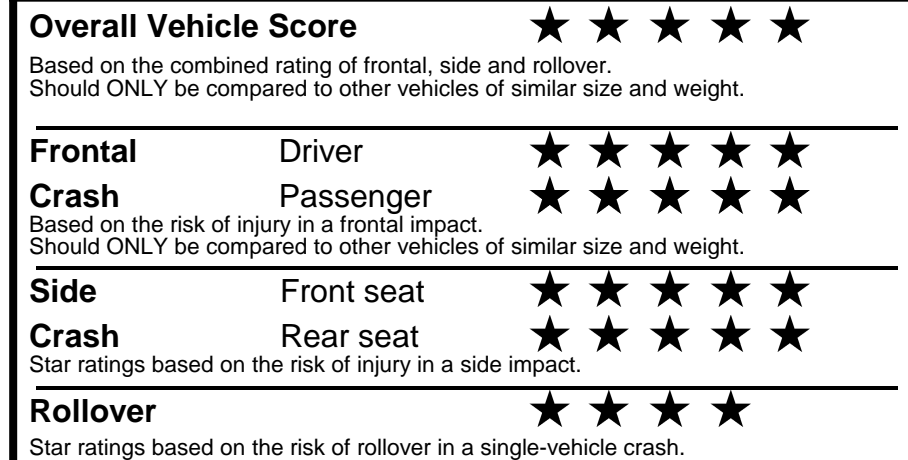

GOVERNMENT 5-STAR SAFETY RATINGS

Star ratings range from 1 to 5 stars (★★★★★) with 5 being the highest.
Source: National Highway Traffic Safety Administration (NHTSA).
www.safercar.gov or 1-888-327-4236

Manufacturer's suggested retail price includes Manufacturer's recommended pre-delivery service. License and title fees, state and local taxes and other dealer installed options and accessories are not included in the manufacturer's suggested retail price.

PARTS CONTENT INFORMATION

FOR VEHICLES IN THIS CAR LINE U.S./CANADIAN PARTS CONTENT: 55 %

MAJOR SOURCES OF FOREIGN PARTS: KOREA: 30%

NOTE: PARTS CONTENT DOES NOT INCLUDE FINAL ASSEMBLY, DISTRIBUTION, OR OTHER NON-PARTS COSTS.

FOR THIS VEHICLE FINAL ASSEMBLY POINT: WEST POINT, GA, USA

COUNTRY OF ORIGIN ENGINE (MOTOR): USA
TRANSMISSION: USA