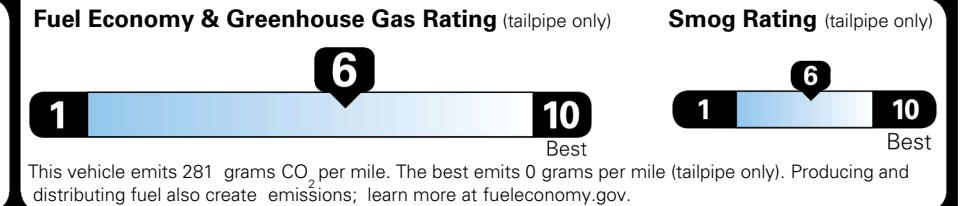

Actual results will vary for many reasons, including driving conditions and how you drive and maintain your vehicle. The average new vehicle gets 29 MPG and costs $8,000 to fuel over 5 years. Cost estimates are based on 15,000 miles per year at $ 3.10 per gallon. MPGe is miles per gasoline gallon equivalent. Vehicle emissions are a significant cause of climate change and smog.

fueleconomy.gov

Calculate personalized estimates and compare vehicles

GOVERNMENT 5-STAR SAFETY RATINGS

Overall Vehicle Score Not Rated

Based on the combined rating of frontal, side and rollover. Should ONLY be compared to other vehicles of similar size and weight.

Frontal Driver Not Rated

Crash Passenger Not Rated

Based on the risk of injury in a frontal impact. Should ONLY be compared to other vehicles of similar size and weight.

Side Front seat Not Rated

Crash Rear seat Not Rated

Star ratings based on the risk of injury in a side impact.

Rollover Not Rated

Star ratings based on the risk of rollover in a single-vehicle crash.

Star ratings range from 1 to 5 stars (★★★★★) with 5 being the highest.

Source: National Highway Traffic Safety Administration (NHTSA).

www.safercar.gov or 1-888-327-4236

Manufacturer's suggested retail price includes Manufacturer's recommended pre-delivery service. License and title fees, state and local taxes and other dealer installed options and accessories are not included in the manufacturer's suggested retail price.

PARTS CONTENT INFORMATION

FOR VEHICLES IN THIS CAR LINE U.S./CANADIAN PARTS CONTENT: 45 %

MAJOR SOURCES OF FOREIGN PARTS: KOREA: 40%

NOTE: PARTS CONTENT DOES NOT INCLUDE FINAL ASSEMBLY, DISTRIBUTION, OR OTHER NON-PARTS COSTS.

FOR THIS VEHICLE FINAL ASSEMBLY POINT: WEST POINT, GA, USA

COUNTRY OF ORIGIN

ENGINE (MOTOR): KOREA

TRANSMISSION: MEXICO