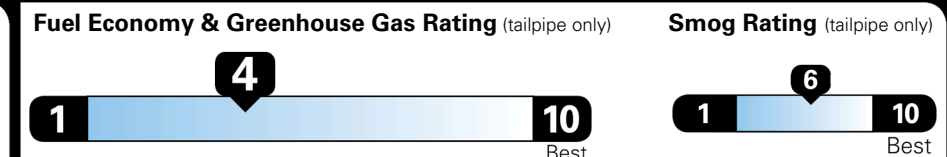

This vehicle emits 428 grams CO₂ per mile. The best emits 0 grams per mile (tailpipe only). Producing and distributing fuel also create emissions; learn more at fueleconomy.gov.

Actual results will vary for many reasons, including driving conditions and how you drive and maintain your vehicle. The average new vehicle gets 29 MPG and costs $8,500 to fuel over 5 years. Cost estimates are based on 15,000 miles per year at $ 3.30 per gallon. MPGe is miles per gasoline gallon equivalent. Vehicle emissions are a significant cause of climate change and smog.

fueleconomy.gov

Calculate personalized estimates and compare vehicles

GOVERNMENT 5-STAR SAFETY RATINGS

PARTS CONTENT INFORMATION

Overall Vehicle Score		Not Rated
Frontal	Driver	★★★★★
Crash	Passenger	★★★★
Side	Front seat	Not Rated
Crash	Rear seat	Not Rated
Rollover		★★★★

Star ratings range from 1 to 5 stars (★★★★★) with 5 being the highest. Source: National Highway Traffic Safety Administration (NHTSA). www.safercar.gov or 1-888-327-4236

Manufacturer's suggested retail price includes Manufacturer's recommended pre-delivery service. License and title fees, state and local taxes and other dealer installed options and accessories are not included in the manufacturer's suggested retail price.

FOR VEHICLES IN THIS CAR LINE U.S./CANADIAN PARTS CONTENT: 2 %

MAJOR SOURCES OF FOREIGN PARTS: KOREA: 95%

NOTE: PARTS CONTENT DOES NOT INCLUDE FINAL ASSEMBLY, DISTRIBUTION, OR OTHER NON-PARTS COSTS.

FOR THIS VEHICLE FINAL ASSEMBLY POINT: GWANGMYEONG, KOREA

COUNTRY OF ORIGIN ENGINE (MOTOR): KOREA
TRANSMISSION: KOREA